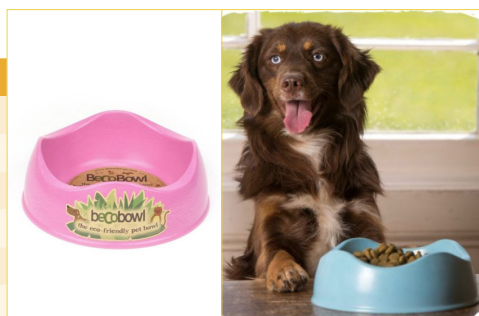

SÖTNOS BRIGHT TECH COLLAR RASPBERRY

Colourfast. Quick clip. Saltwater tested. Vegan leather.

CODE	SIZE	NECK SIZE	QTY
SN11C22PU	XS - 1.5cm x 30cm	20 - 26cm	1
SN11C26PU	S - 1.5cm x 35cm	26 - 32cm	1
SN11C36PU	M - 2cm x 40cm	28 - 36cm	1
SN11C40PU	L - 2cm x 45cm	30 - 40cm	1
SN11C50PU	XL - 2.5cm x 55cm	40 - 50cm	1

SÖTNOS CLASSIC TECH LEADS

Colourfast. Quick clip. Saltwater tested. Vegan leather.

CODE	SIZE	QTY
SN11L15TE	S/M - 1.5cm x 120cm	1
SN11L20TE	L/XL - 2cm x 120cm	1
SN11L15YE	S/M - 1.5cm x 120cm	1
SN11L20YE	L/XL - 2cm x 120cm	1
SN11L15PU	S/M - 1.5cm x 120cm	1
SN11L20PU	L/XL - 2cm x 120cm	1

BECO BAMBOO DOG BOWL

Made from natural BPA free bamboo, dishwasher safe, strong and durable. It will last years before breaking down, once disposed of.

CODE	SIZE/ COLOUR	QTY
BBS-001	Small, Pink	1
BBS-002	Small, Blue	1
BBM-001	Medium, Pink	1
BBM-002	Medium, Blue	1
BBL-001	Large, Pink	1
BBL-002	Large, Blue	1