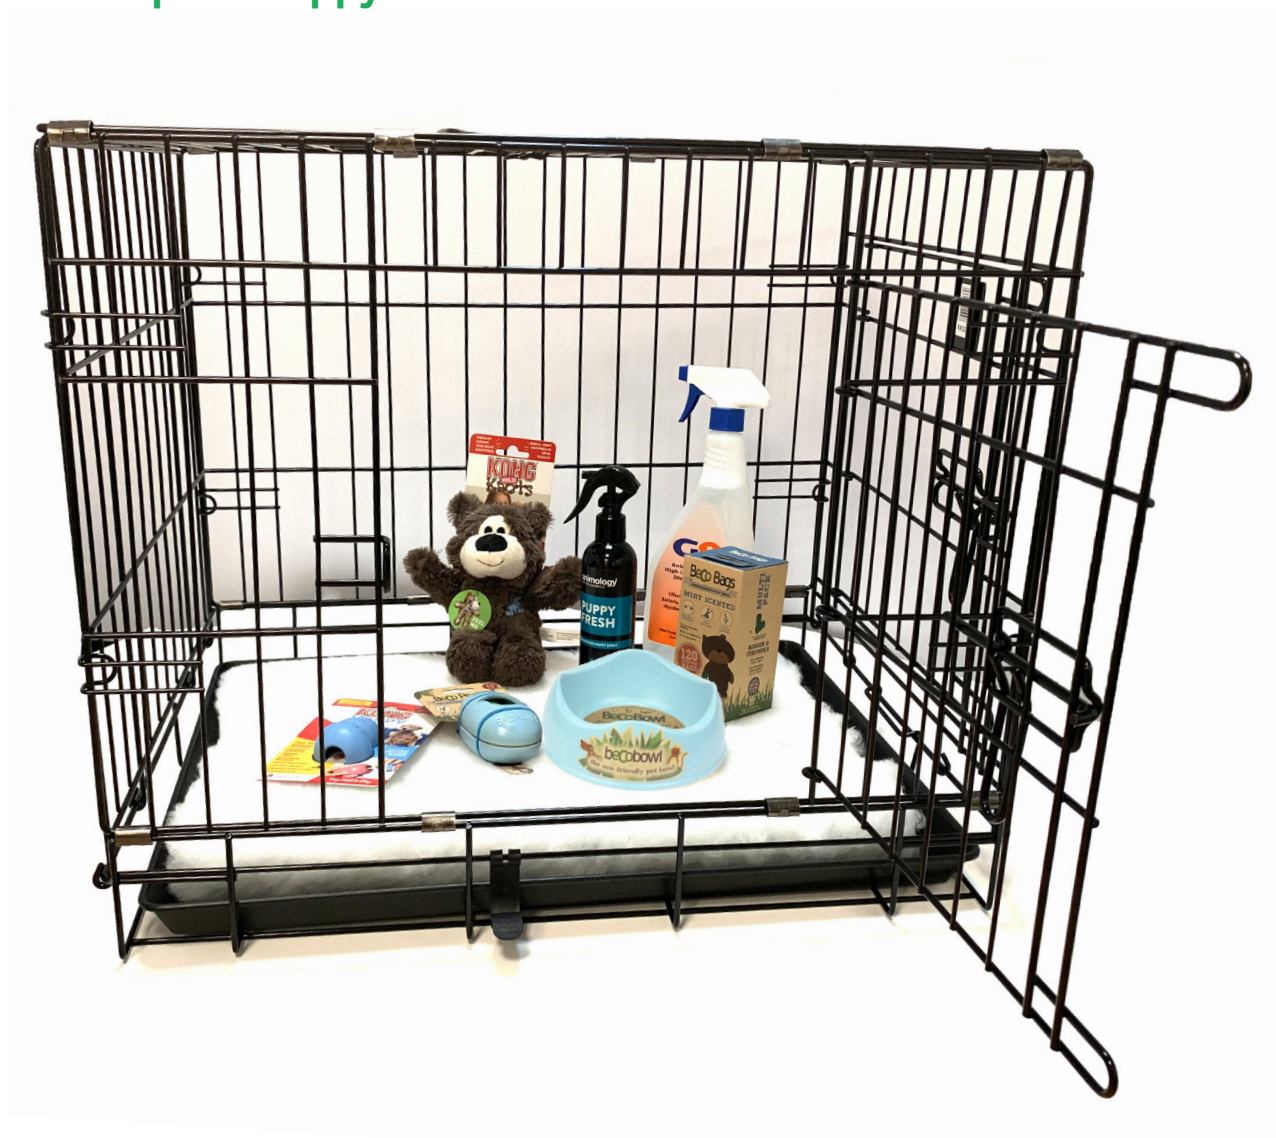

# Puppy Pack Catalogue

*Containing all you need to settle in your puppy with success!*

## Complete Puppy Packs

Each pack contains:

2x Beco Bowls

1x Spray Disinfectant (Non-Fragrance)

1x Beco biodegradable poo bags and dispenser

1x Kong Puppy Toy

1x Kong Wild Knots Bear

1x Animology Puppy Fresh Spray

1x Lead & Collar

1x Vetbed.

All presented inside a pet crate.