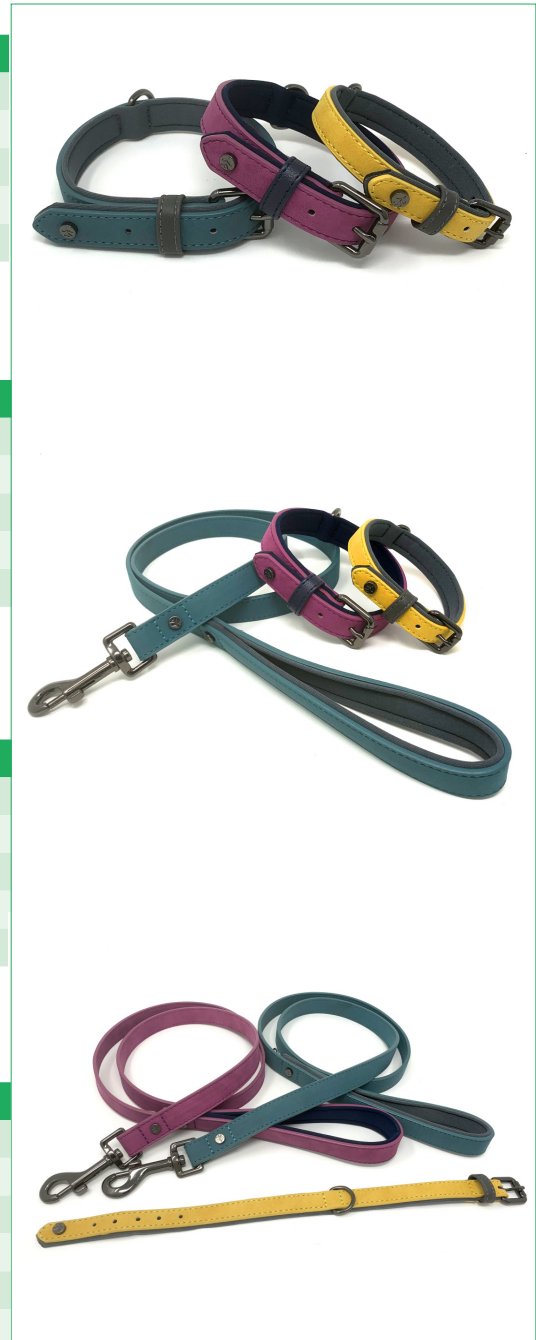

### SÖTNOS BRIGHT TECH COLLAR RASPBERRY

Colourfast. Quick clip. Saltwater tested. Vegan leather.

CODE	SIZE	NECK SIZE	QTY
<b>SN11C22PU</b>	XS - 1.5cm x 30cm	20 - 26cm	1
<b>SN11C26PU</b>	S - 1.5cm x 35cm	26 - 32cm	1
<b>SN11C36PU</b>	M - 2cm x 40cm	28 - 36cm	1
<b>SN11C40PU</b>	L - 2cm x 45cm	30 - 40cm	1
<b>SN11C50PU</b>	XL - 2.5cm x 55cm	40 - 50cm	1

### SÖTNOS CLASSIC TECH LEADS

Colourfast. Quick clip. Saltwater tested. Vegan leather.

CODE	SIZE	QTY
<b>SN11L15TE</b>	S/M - 1.5cm x 120cm	1
<b>SN11L20TE</b>	L/XL - 2cm x 120cm	1
<b>SN11L15YE</b>	S/M - 1.5cm x 120cm	1
<b>SN11L20YE</b>	L/XL - 2cm x 120cm	1
<b>SN11L15PU</b>	S/M - 1.5cm x 120cm	1
<b>SN11L20PU</b>	L/XL - 2cm x 120cm	1