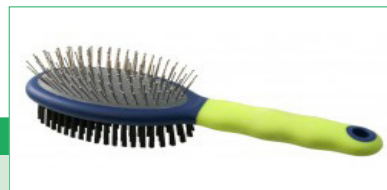

DOUBLE SIDED BRUSH

1 per pack.

CODE	TYPE
GR004	Double Sided Brush Small