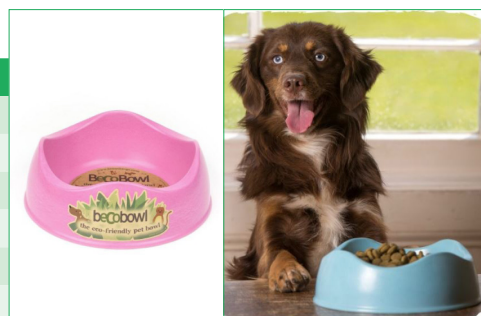

### SÖTNOS CLASSIC TECH LEADS

Colourfast. Quick clip. Saltwater tested. Vegan leather.

CODE	SIZE	QTY
<b>SN11L15TE</b>	S/M - 1.5cm x 120cm	1
<b>SN11L20TE</b>	L/XL - 2cm x 120cm	1
<b>SN11L15YE</b>	S/M - 1.5cm x 120cm	1
<b>SN11L20YE</b>	L/XL - 2cm x 120cm	1
<b>SN11L15PU</b>	S/M - 1.5cm x 120cm	1
<b>SN11L20PU</b>	L/XL - 2cm x 120cm	1

### BECO BAMBOO DOG BOWL

Made from natural BPA free bamboo, dishwasher safe, strong and durable. It will last years before breaking down, once disposed of.

CODE	SIZE/ COLOUR	QTY
<b>BBS-001</b>	Small, Pink	1
<b>BBS-002</b>	Small, Blue	1
<b>BBM-001</b>	Medium, Pink	1
<b>BBM-002</b>	Medium, Blue	1
<b>BBL-001</b>	Large, Pink	1
<b>BBL-002</b>	Large, Blue	1