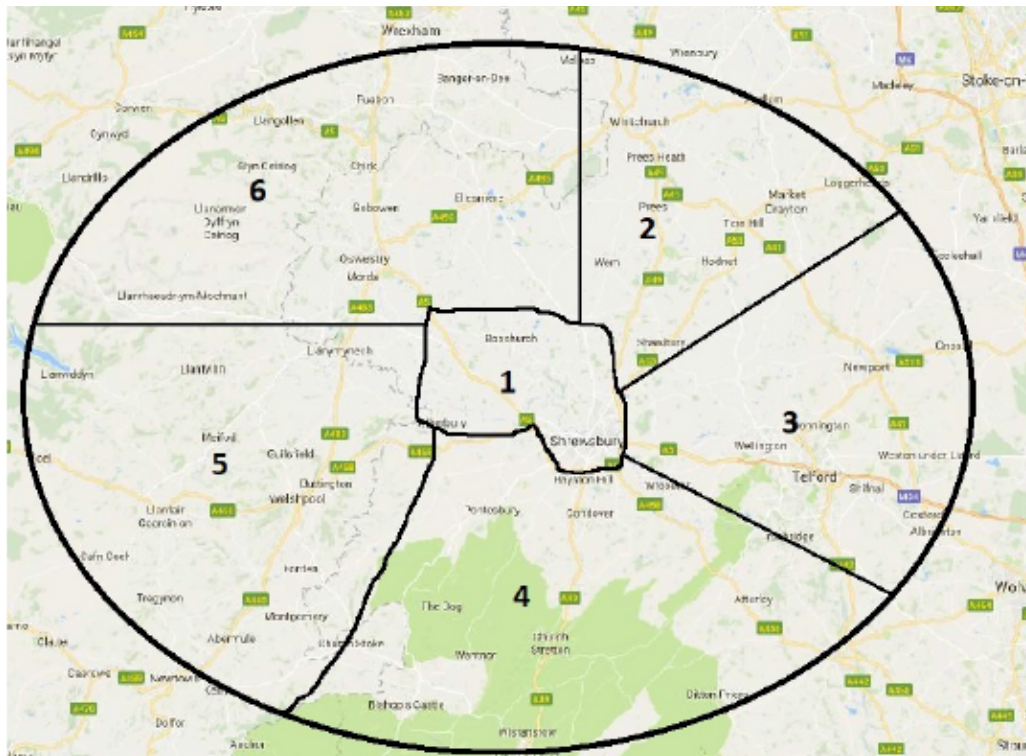

Fyrnwy Equine Clinics – Zone Areas

Zone Areas

zone 1	zone 2	zone 3	zone 4	zone 5 (weds)	zone 6
Alberbury	Adderley	Albrighton	Atterley	Abermule	Bangor on Dee
Baschurch	Bronington	Coalbrookdale	Bayston Hill	Berriew	Burton
Battlefield	Childs Ercall	Crackleybank	Bishops Castle	Castle Caerenion	Chirk
Bicton Heath	Hodnet	Donnington	Bridgnorth	Cefn Coch	Duddleston Heath
Bomere Heath	Lee Brockhurst	Ironbridge	Church Stretton	Chirbury	Ellesmere
Crew Green	Loggerheads	Ironbridge	Condover	Church Stoke	Glyn Ceiriog
Hadnall	Malpas	Lilleshall	Ditton Priors	Dolanog	Gobowen
Leaton	Market Drayton	Newport	Madely	Duttington	Llangollen
Myddle	Prees	Priorslee	Ministerley	Forden	Llanhaedr ym Mochant
Mytton	Prees Heath	Rodington	Much Wenlock	Four crosses	Llansillin
Nesscliffe	Shawbury	Sambrook	Pontesbury	Guilfield	Llanyblodwell
Ruyton XI Towns	Tern Hill	Sheriffhales	Pulverbatch	Lanfechain	Loppington
Shawardine	Wem	Shifnall	Westbury	Llandyssil	Oswestry
Shrewsbury	Whitchurch	Telford	Westbury	Llanfair Caerenion	Overton
The Isle	Whixall	Tibberton	Wistanstow	Llanfyllin	Pentbontfawr
Uffington		Wellington	Worthen	Llanfyllin	Porth-y-Waen
Uffington		Weston-Under-Li	Wroxeter	Llanymenach	Ruabon
Weston Lullingfields		Yockleton		Meifoid	Selattyn
				Montgomery	St Martins
				Newtown	Threapwood
				Pant	Treflach
				Pont Robert	Trefonen
				Tregynon	Trefonen
				Tregynon	Tregynon
				Welshpool	Welsh frankton
					Welshampton
					Weston Rhyn
				Whittington	